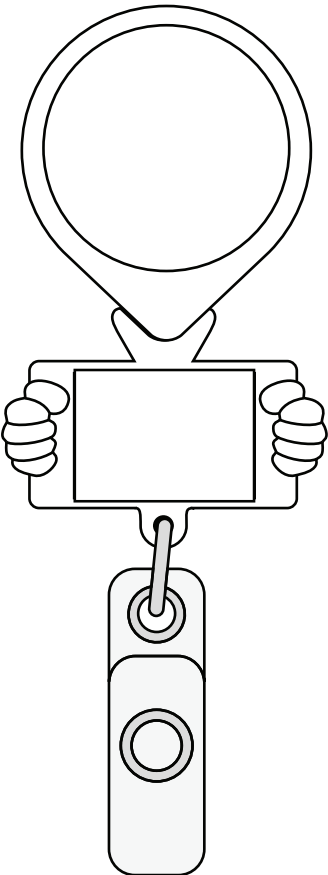

Item: BH77

Smiley Hands Badge Reel with Bull Dog Clip

Imprint Area

1.28" diameter circle

0.92" x 0.67" rectangle

Back Attachment

360° Swivel Bull Dog
Clip Back

-----POLYDOME safe line

-----LABEL ONLY safe line

--- TRIM line

⚠ ATTENTION
CHROMA decoration not available for this item

Sample Emojis