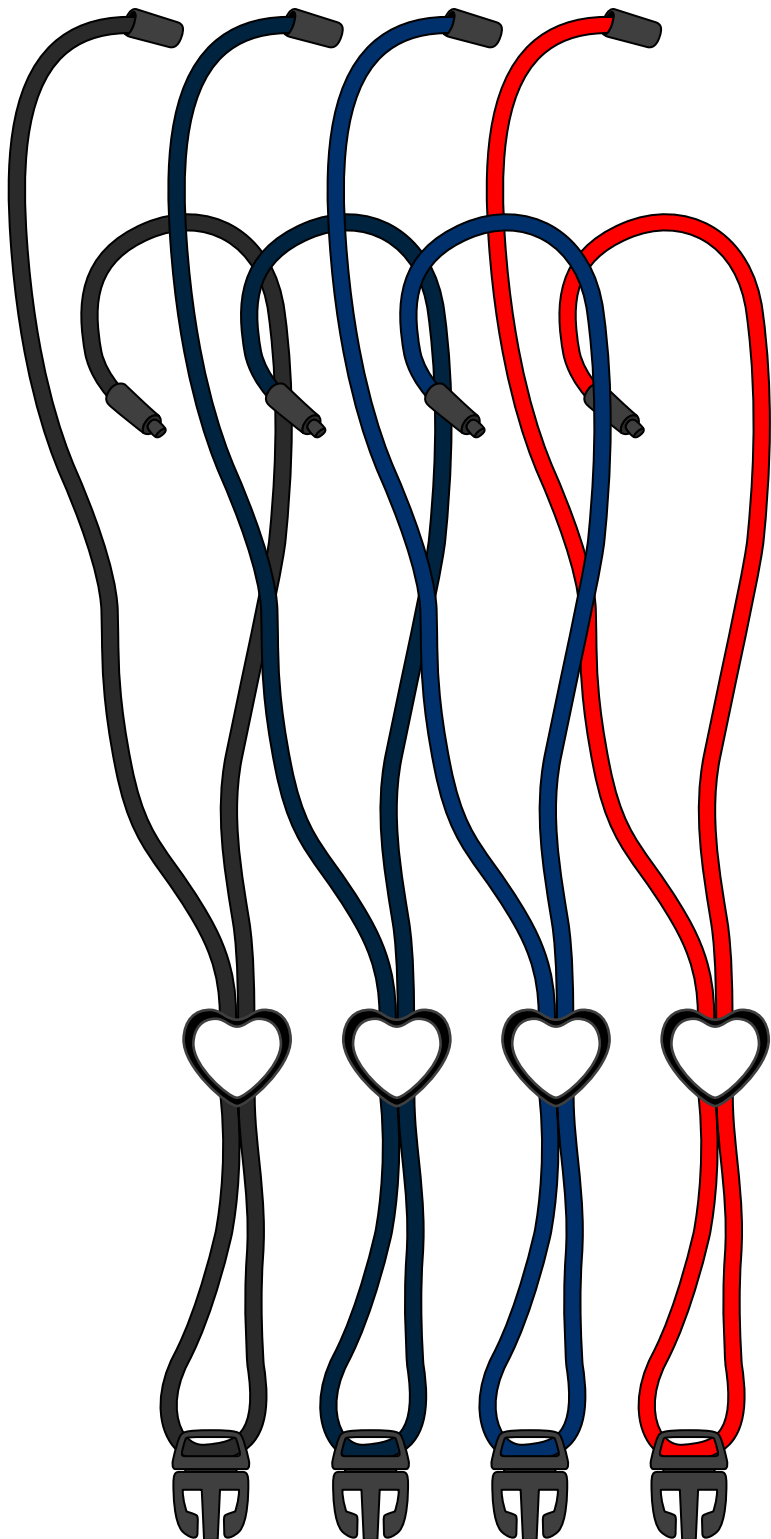

Item: BH085

BRAIDED LANYARD WITH HEART SLIDER

Imprint Area
0.65" x 0.65"

-----POLYDOME safe line - - - LABEL ONLY safe line - - - TRIM line

⚠ ATTENTION
CHROMA decoration not available for this item

SPLITRING

METAL SWIVEL

BULLDOG

PLASTIC SWIVEL