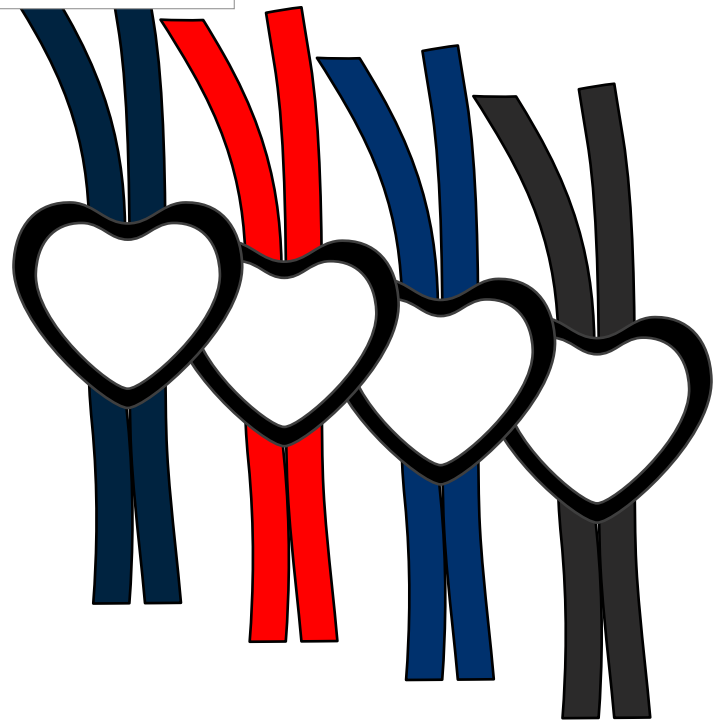

Item: BH085

BRAIDED LANYARD WITH HEART SLIDER

Imprint Area
0.65" x 0.65"

-----POLYDOME safe line - - - LABEL ONLY safe line - - - TRIM line

⚠ ATTENTION
CHROMA decoration not available for this item

SPLITRING

METAL SWIVEL

BULLDOG

PLASTIC SWIVEL