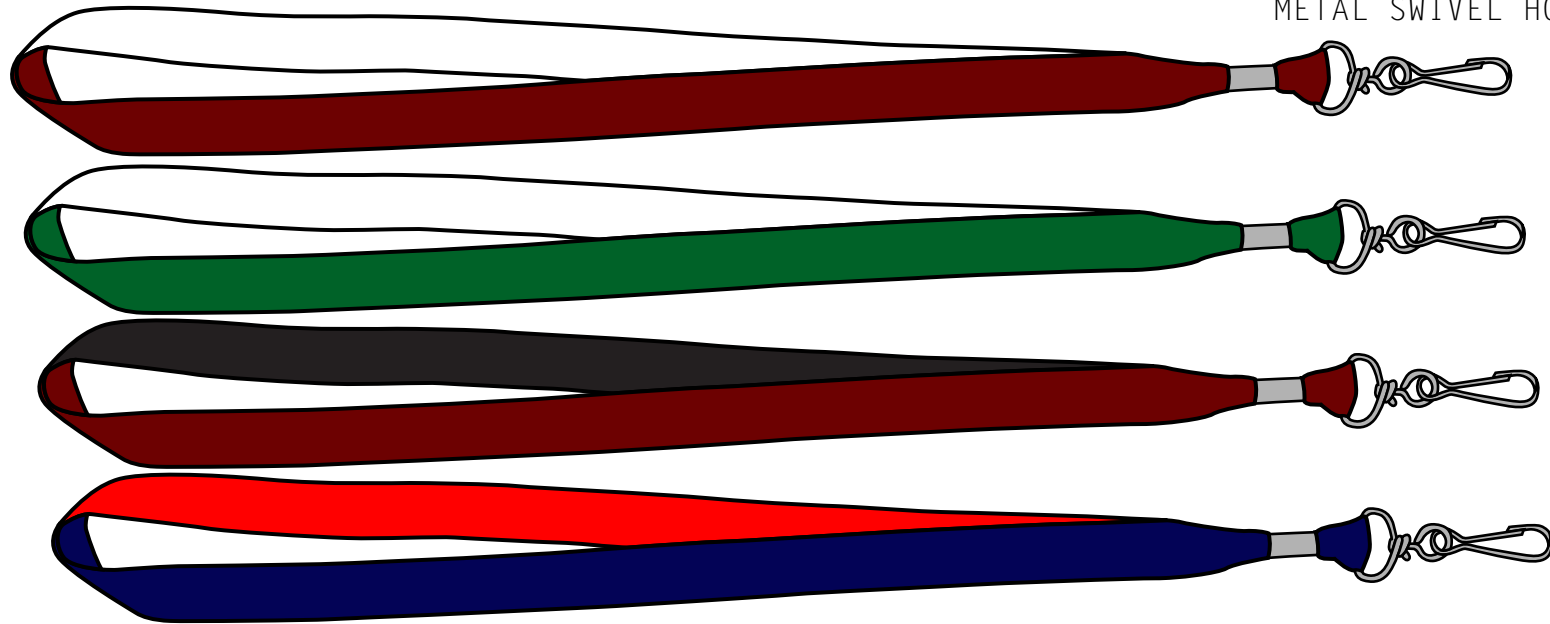

DEVARA•

Item: BH0051

5/8" TWO TONE SILK

Imprint Area
0.5" x 18.5"

METAL SWIVEL HOOK

METAL SPLIT RING

METAL BULL DOG HOOK