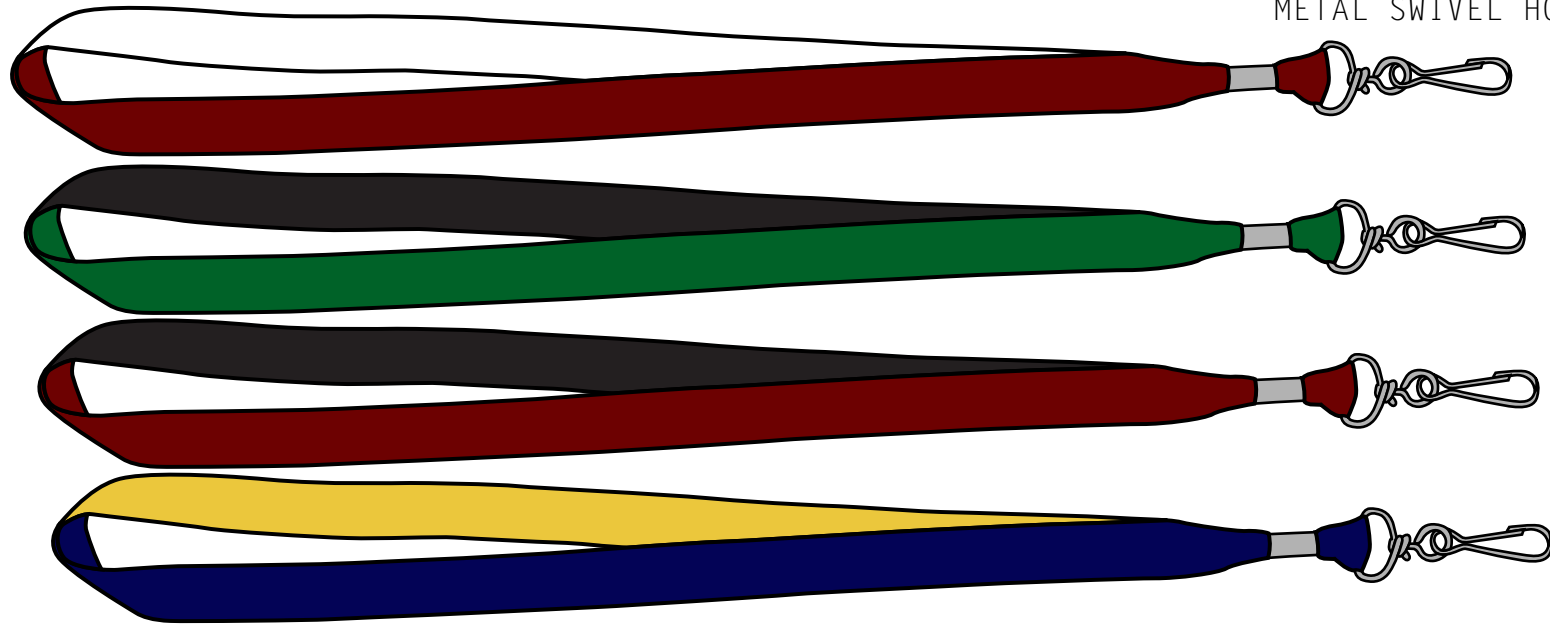

DEVARA•

Item: BH0044

5/8" TWO TONE WOVEN

Imprint Area
0.5" x 18.5"

METAL SWIVEL HOOK

METAL SPLIT RING

METAL BULL DOG HOOK