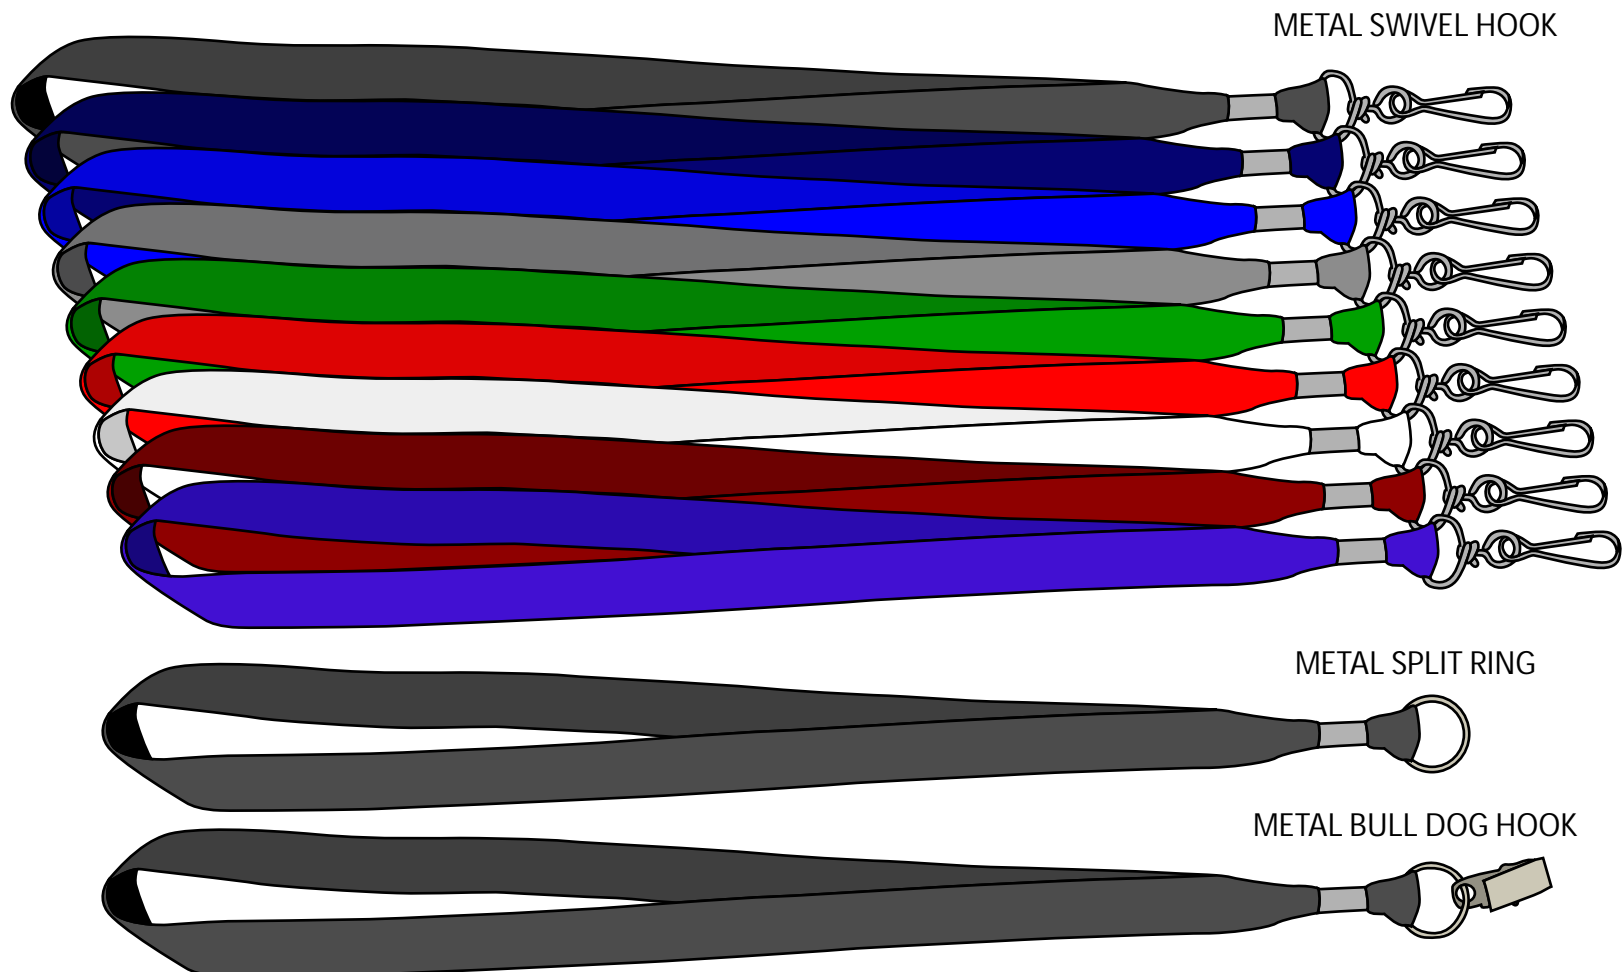

Item: BH0023

3/4" Woven Lanyard

Imprint Area
0.625" x 18.5"

METAL SWIVEL HOOK

METAL SPLIT RING

METAL BULL DOG HOOK