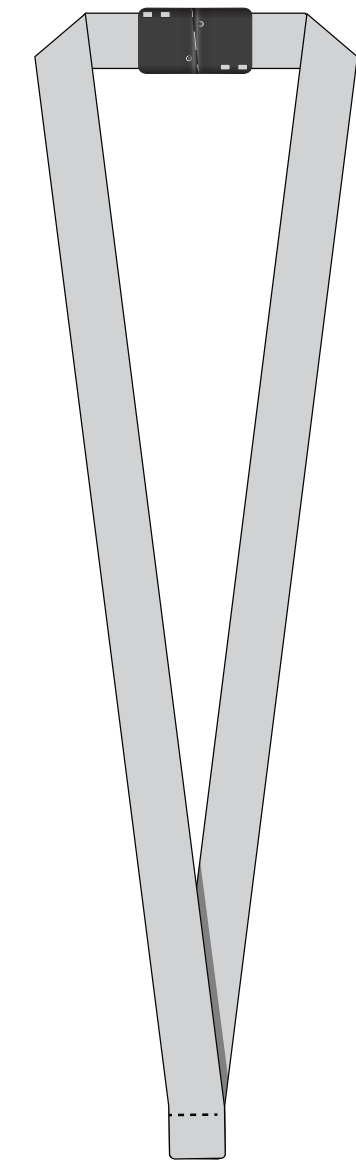

# Item: 5/8" OPTIWEAVE LANYARD

Lanyard & 36" Mask Keeper - Step & Repeat

Lanyard - Positional with Breakaway

Standard End Attachments  
Please contact Devara for additional options.