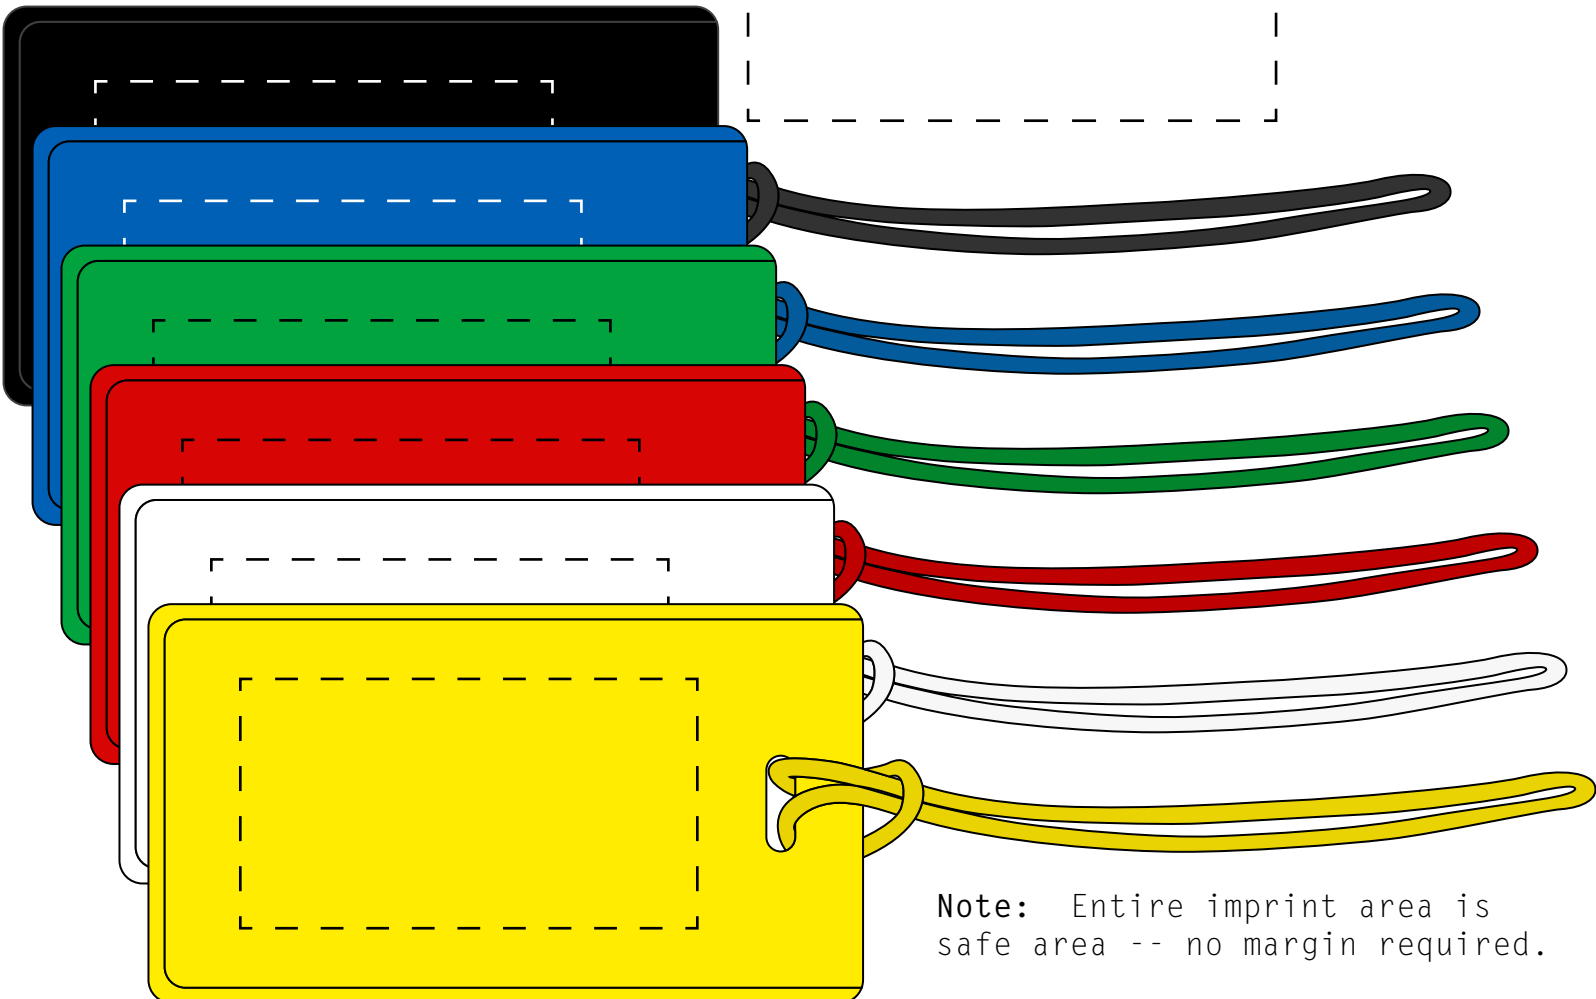

DEVARA •

Item: LT8

Semi Rigid Luggage Tag

Imprint Area
2.75" x 1.5"

 **ATTENTION**

This item offers CHROMA decoration ONLY

Note: Entire imprint area is safe area -- no margin required.