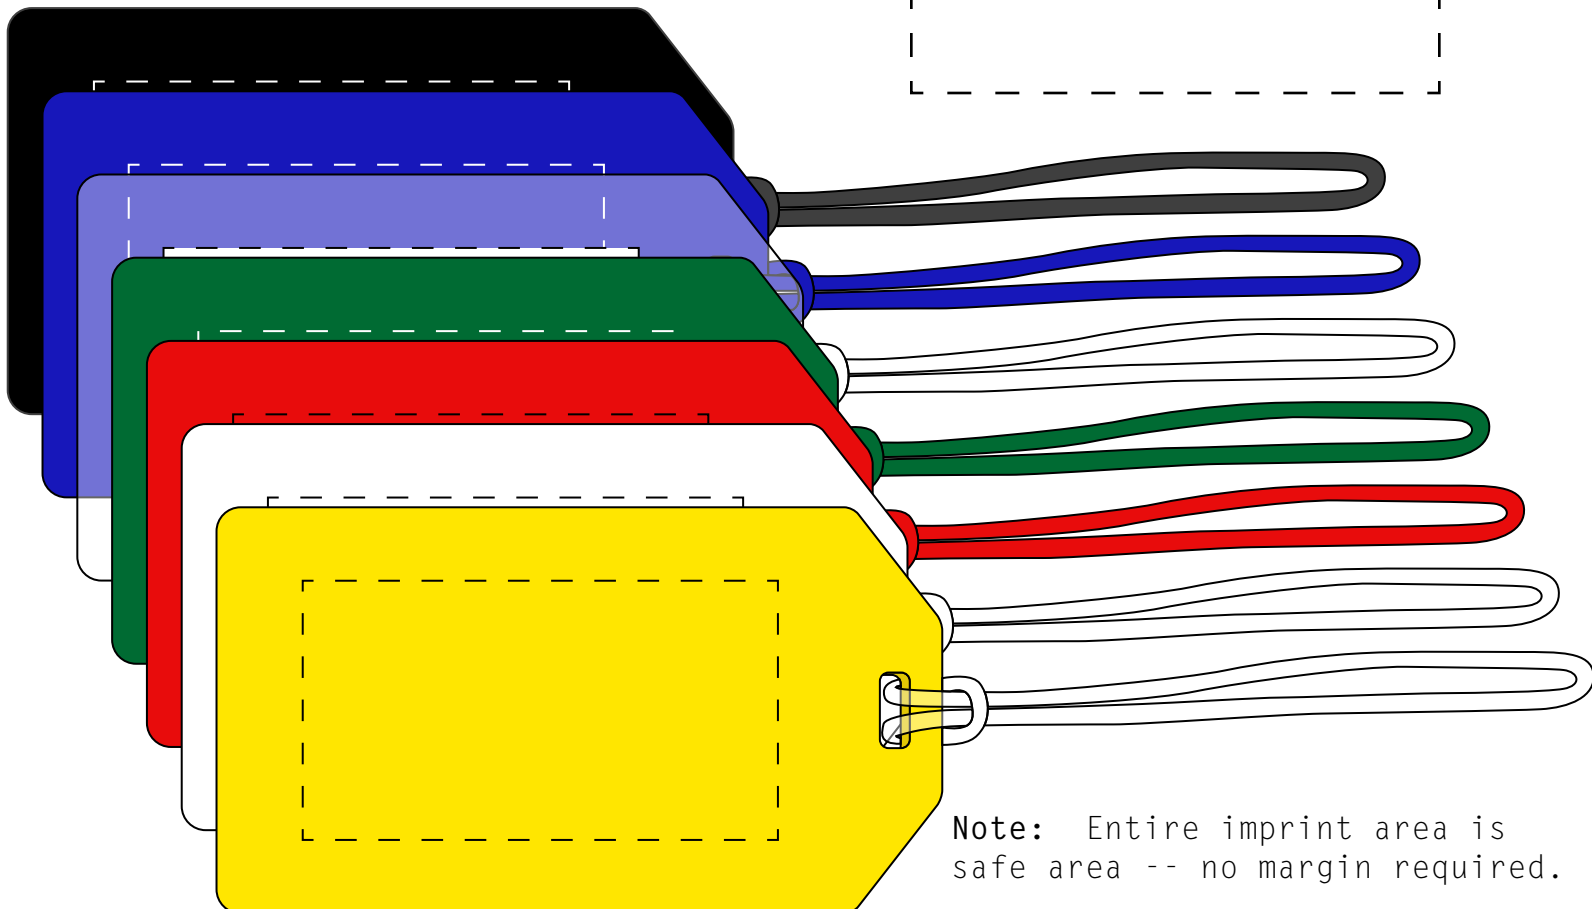

DEVARA•

Item: LT5

Rigid Luggage Tag

Imprint Area
2.75" x 1.5"

ATTENTION

This item offers CHROMA decoration ONLY

Note: Entire imprint area is safe area -- no margin required.