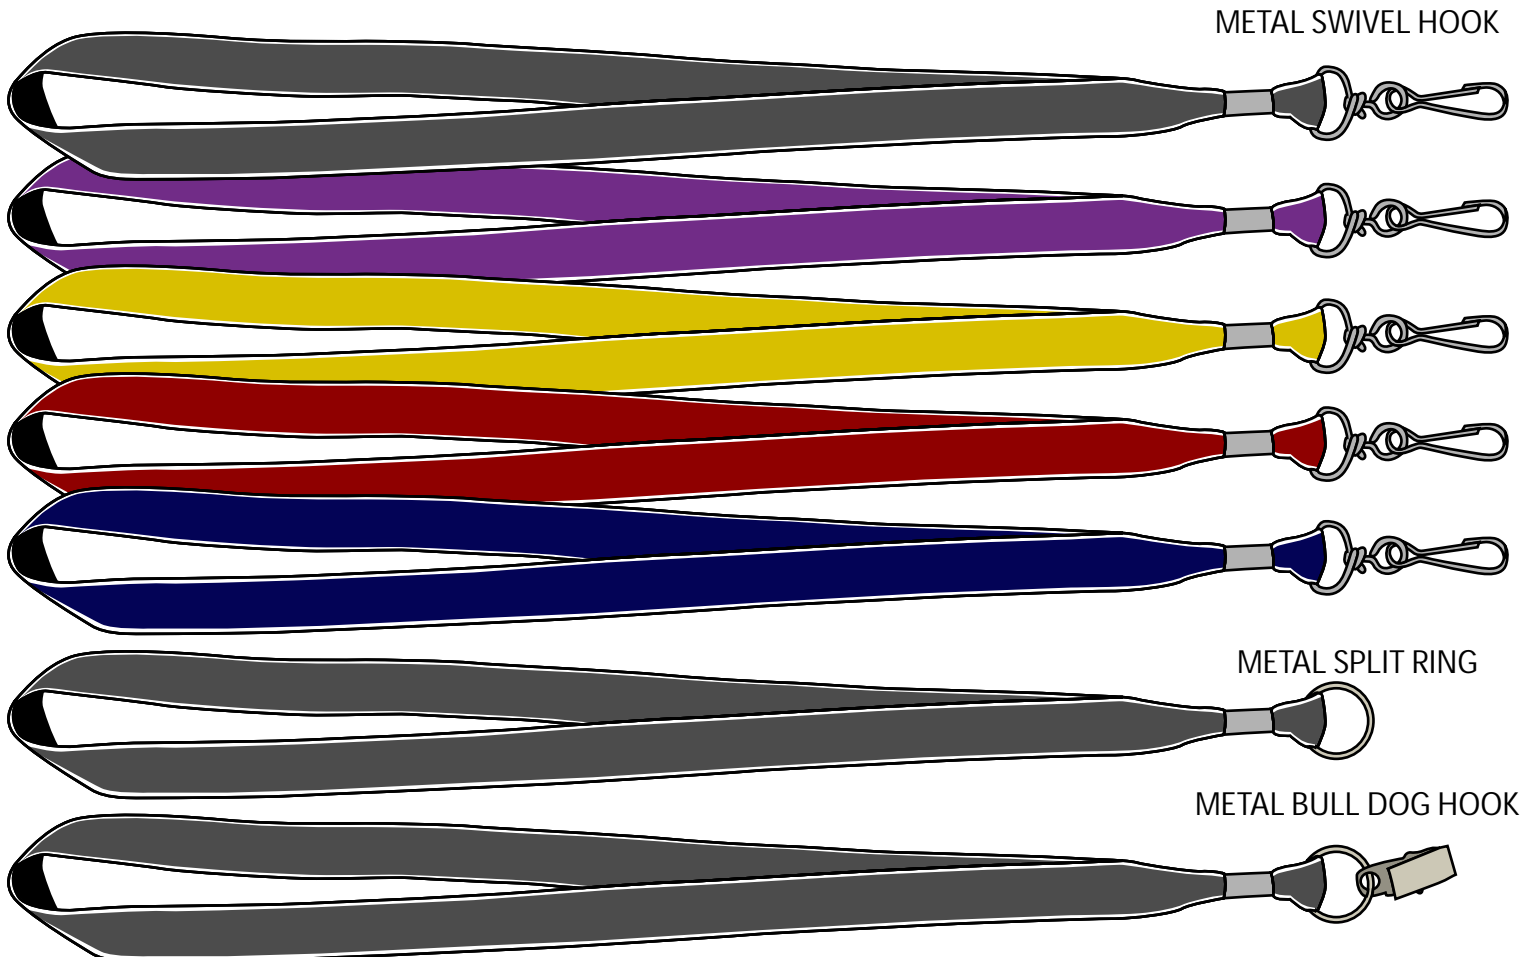

Item: BHW0013
Item: BHW0014

3/4" White border silk screen
1" White border silk screen

Imprint Area
0.625" x 18.5"

Imprint Area
0.6875" x 18.5"

METAL SWIVEL HOOK

METAL SPLIT RING

METAL BULL DOG HOOK