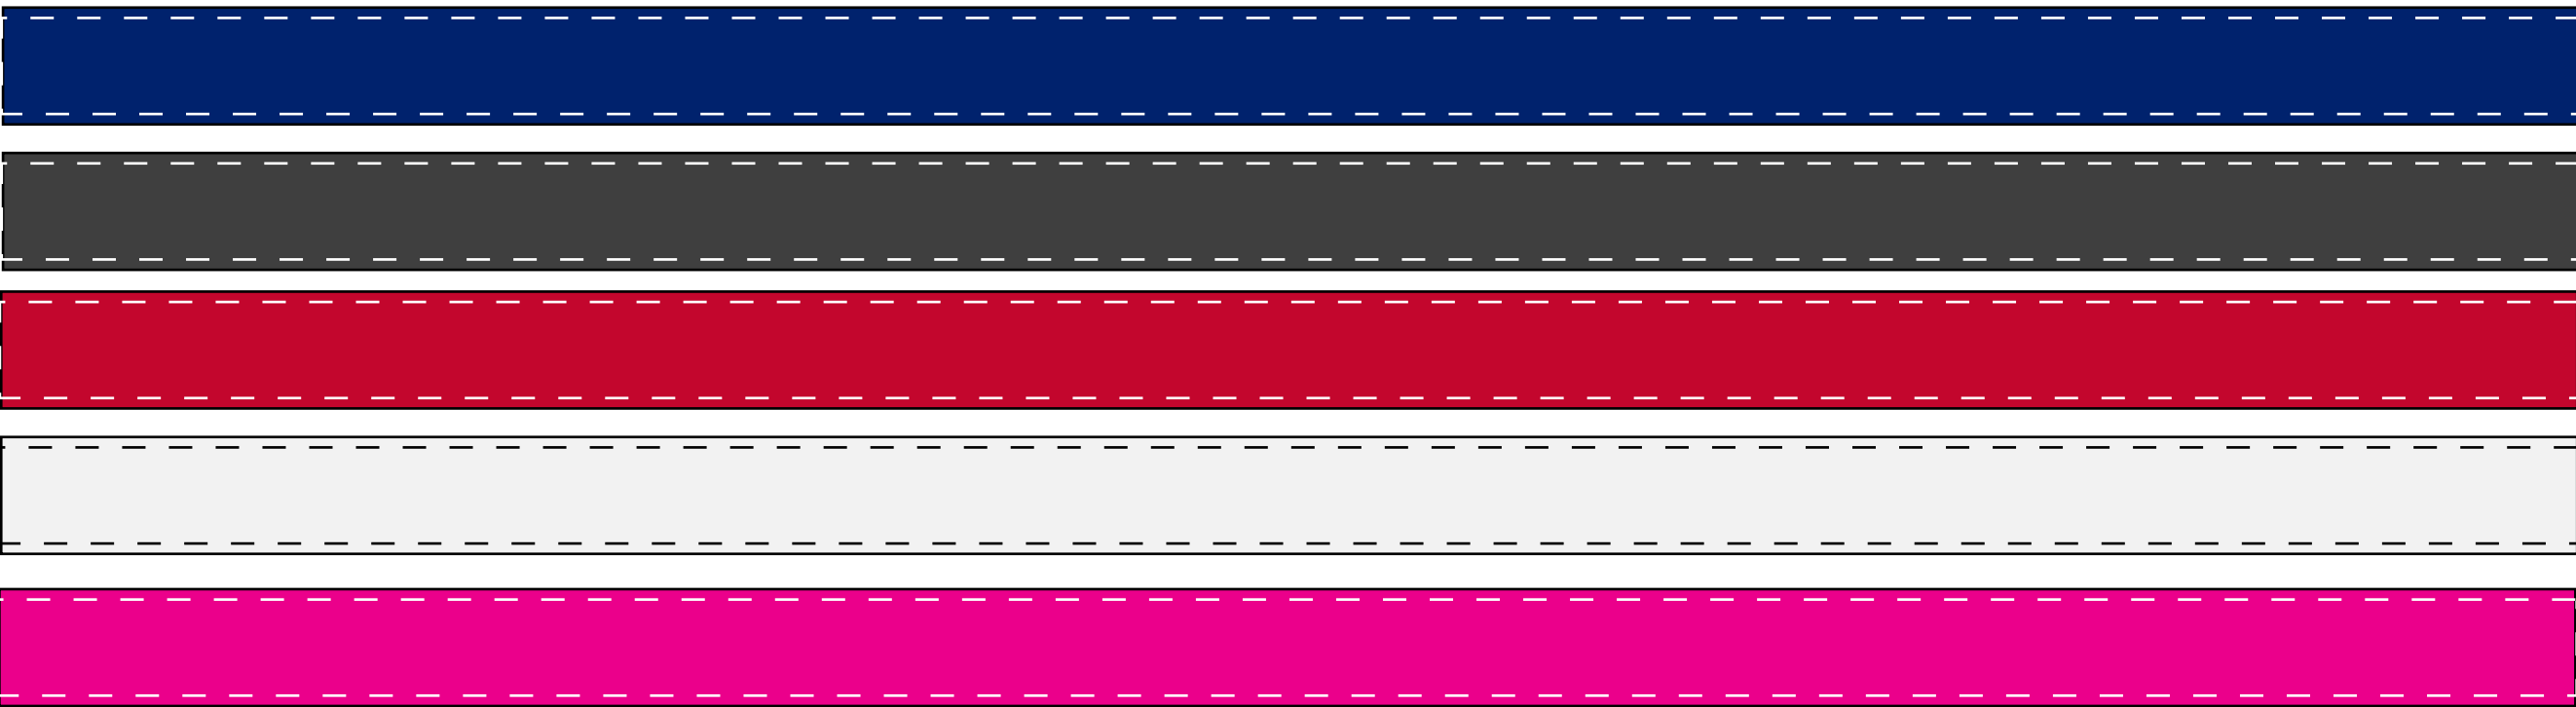

Lanyard Badge Reel

Imprint Area  
1.28" circle / 0.5" x 13" lanyard

Back Attachment  
NONE

-----POLYDOME safe line    - - - - LABEL ONLY safe line    - - - - TRIM line

**⚠ ATTENTION**  
CHROMA decoration not available for this item