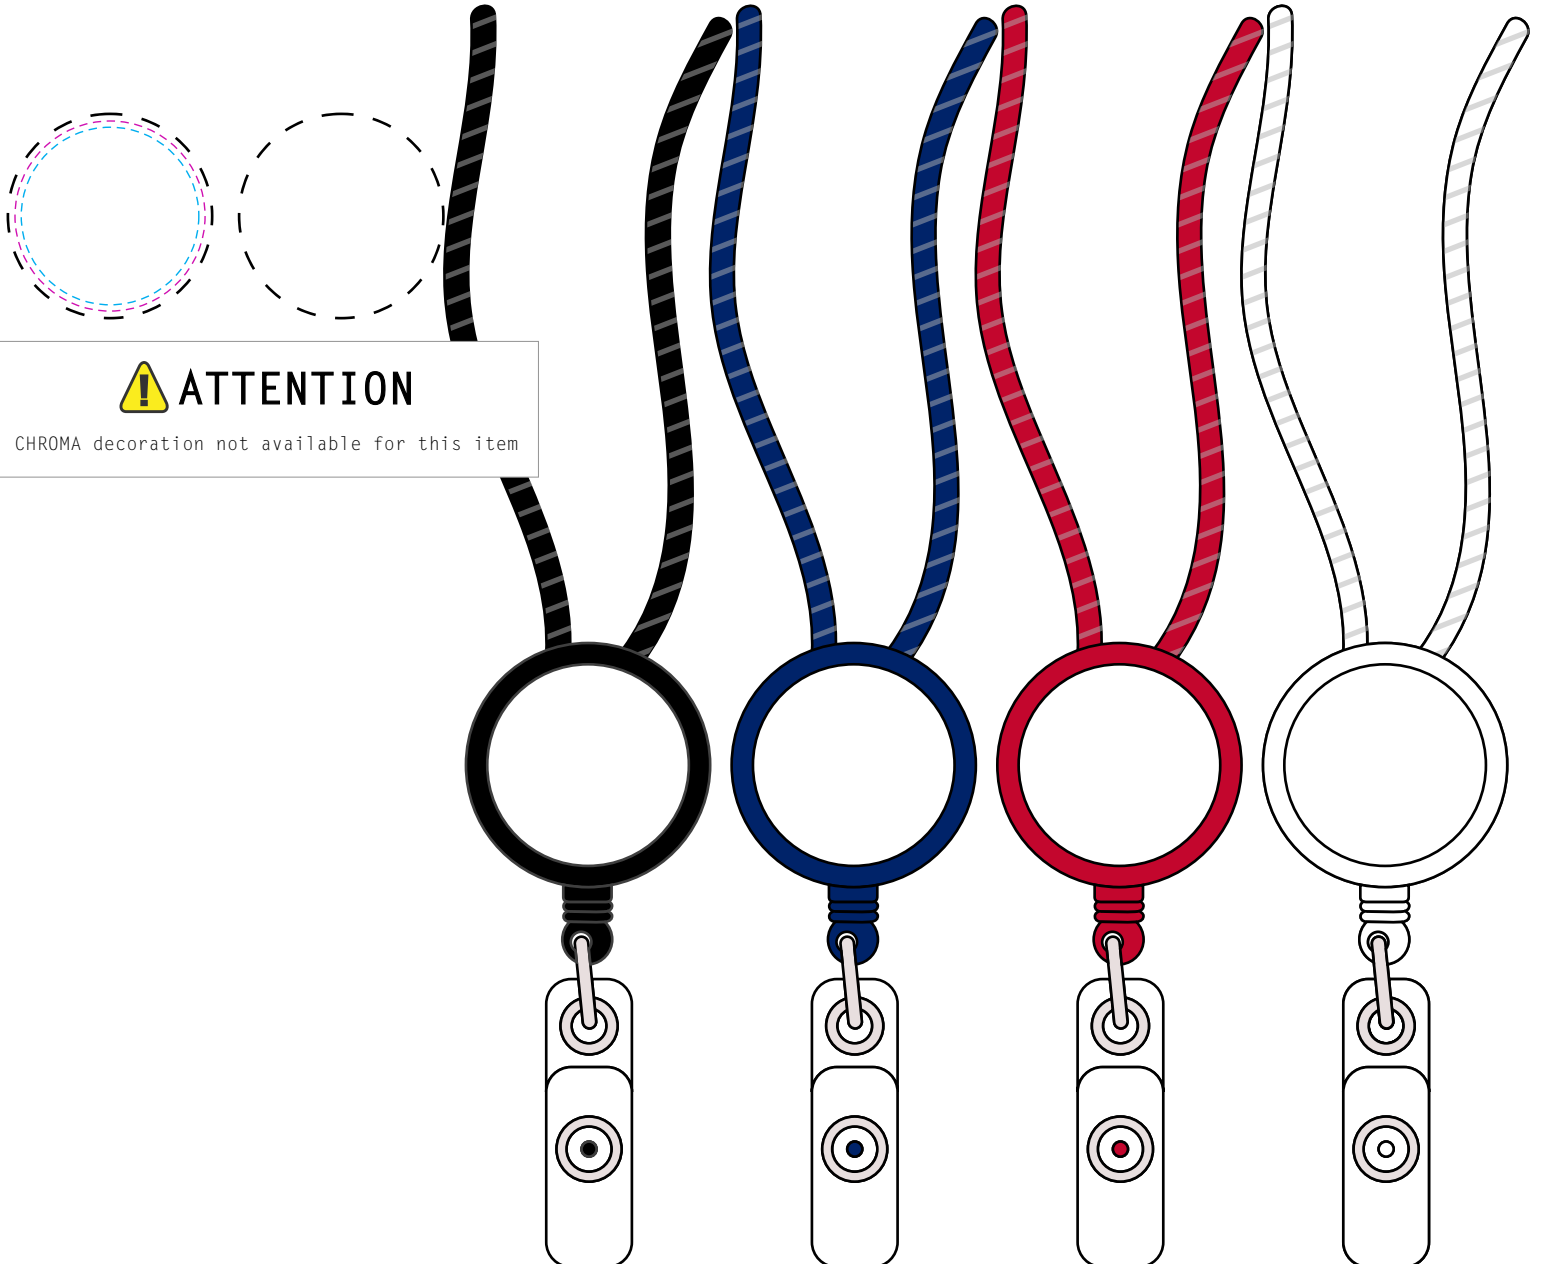

Item: BH799

# Rope Lanyard Badge Reel

Imprint Area  
1.05" circle

Back Attachment

NONE

--- POLYDOME safe line    - - - LABEL ONLY safe line    - - - TRIM line

**ATTENTION**  
CHROMA decoration not available for this item