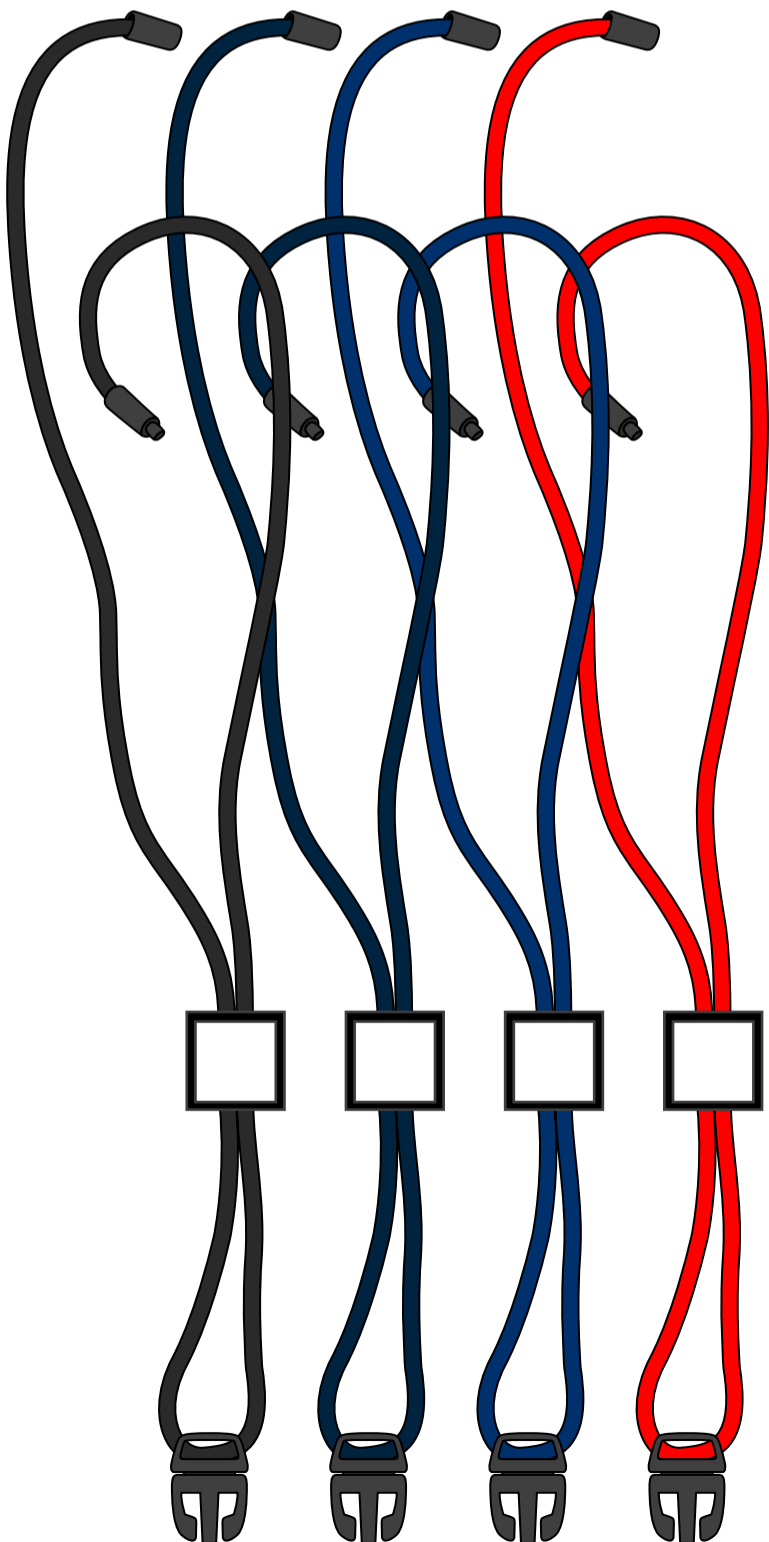

# Item: BH055

## BRAIDED LANYARD WITH SQUARE SLIDER

### Imprint Area 0.89"

-----POLYDOME safe line    - - - - LABEL ONLY safe line    - - - - TRIM line

**⚠ ATTENTION**  
CHROMA decoration not available for this item

SPLITRING

METAL SWIVEL

BULLDOG

PLASTIC SWIVEL