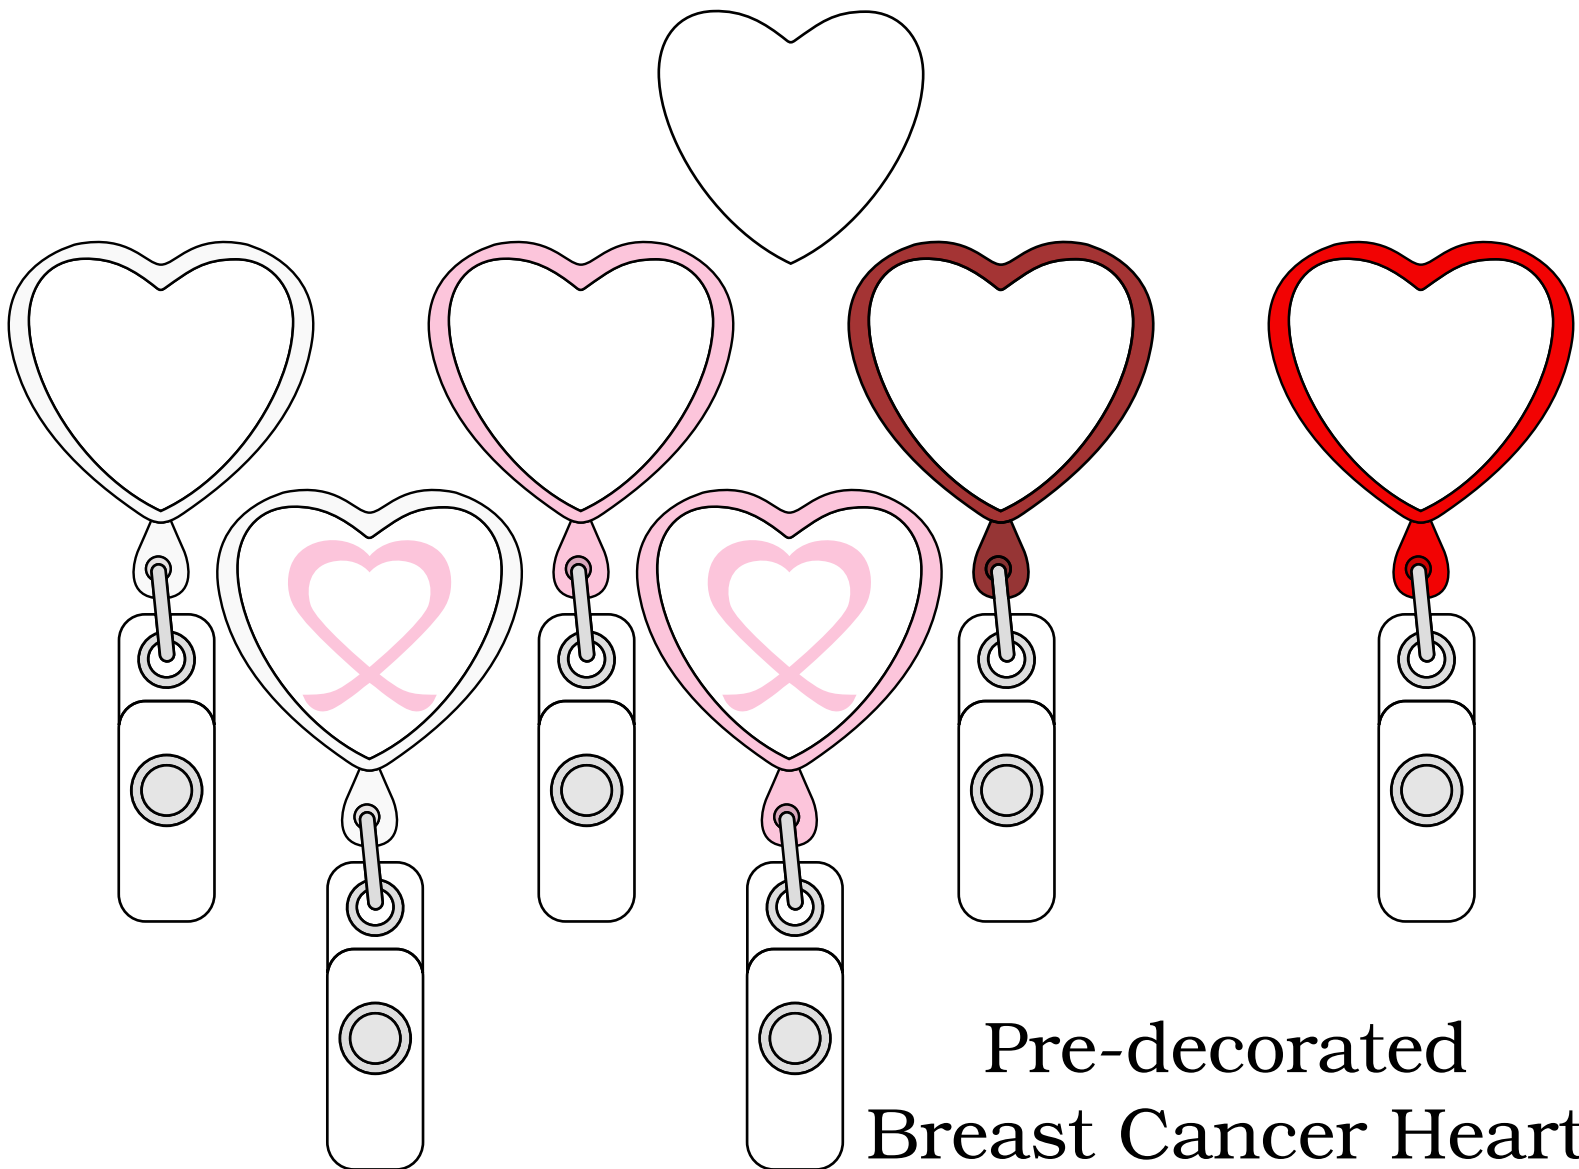

**DEVARA •**

Item: BH76

# Heart Retractable Badge Reel

Imprint Area  
1" x 1" heart

Pre-decorated  
Breast Cancer Heart